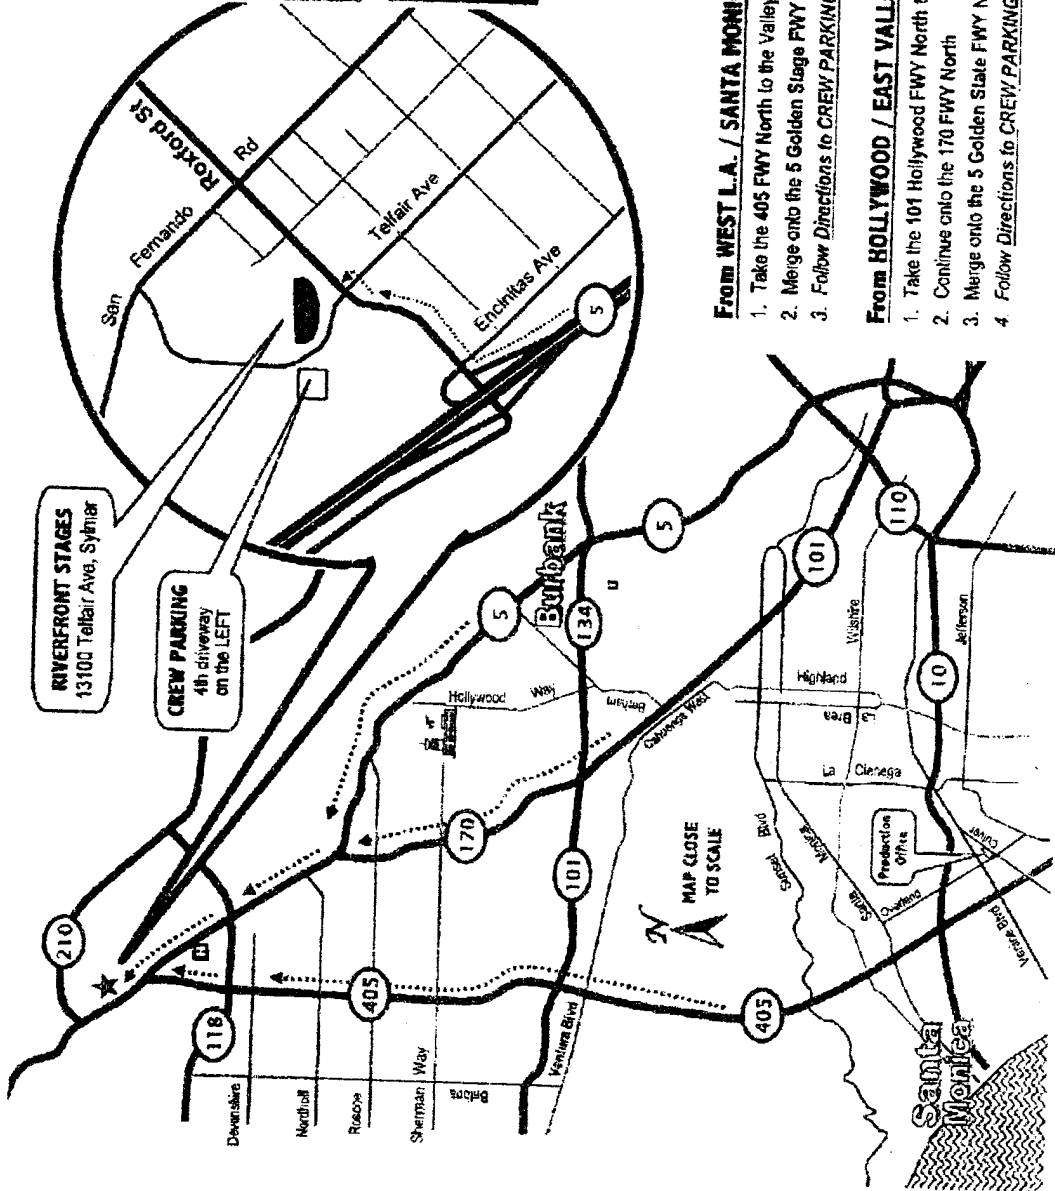

CLOSE TO HOME

Mon/Tues, July 25th & 26th, 2005
Episode #1 "The Rapist Next Door"
LOCATION: Riverfront Stages
 13100 Telfair Ave, Sylmar 91342
 Thomas Guide p. 481, F-4

LOCATIONS CONTACTS:
 Location Manager
 Richard 818 424 1102
 Asst Location Manager
 Leslie 818 438 6392

CREW PARKING:
 4th driveway on the LEFT across
 from Riverfront Stages on the
 WEST side of Telfair north of Roxford
 Thomas Guide p. 481, F-4
 RT Mileage = 48

From WEST L.A. / SANTA MONICA

1. Take the 405 FWY North to the Valley
2. Merge onto the 5 Golden Stage FWY North
3. Follow Directions to CREW PARKING

1. Take the 5 Golden Stage FWY North
2. EXIT ROXFORD ST East
3. Turn RIGHT onto ROXFORD ST from offramp
4. Turn LEFT onto TELFAIR AVE (2nd street)
5. Turn LEFT into 4th driveway.
Follow signs and park as directed
6. Walk across the street to Riverfront Stages.

MAP CLOSE TO SCALE